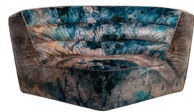

PRODUCT SHOWN IN:

Faded & Degraded Melting Paisley

> SEATINGS SPECIFICATIONS

FABRIC: Faded & Degraded Melting Paisley, Peat Smudge, Peeling Ceiling

See over for other sizes

PRODUCTS / CLASSIC COLLECTION / SECTIONAL SOFAS / SHABBY FADED & DEGRADED

Shabby Sect 1S
 L: 36.2" / 92 cm
 W: 47" / 121 cm
 H: 29.9" / 76 cm

S.L: 36.2" / 92 cm
 S.W: 29.5" / 75 cm
 S.H: 15.7" / 40 cm
 Weight: 22.9 kg / 50 lbs

Shabby Sect 2S
 L: 54.3" / 138 cm
 W: 47" / 121 cm
 H: 29.9" / 76 cm

S.L: 54.3" / 138 cm
 S.W: 29.5" / 75 cm
 S.H: 15.7" / 40 cm
 Weight: 58 kg / 128 lbs

Shabby Sect 3S
 L: 70.9" / 180 cm
 W: 47.4" / 121 cm
 H: 29.9" / 76 cm

S.L: 70.5" / 179 cm
 S.W: 29.5" / 75 cm
 S.H: 15.7" / 40 cm
 Weight: 41.4 kg / 91 lbs

Shabby Sect 4S
 L: 83.1" / 211 cm
 W: 47.4" / 121 cm
 H: 29.9" / 76 cm

S.L: 83.1" / 211 cm
 S.W: 29.5" / 75 cm
 S.H: 15.7" / 40 cm
 Weight: 68 kg / 150 lbs

Shabby Sect Corner
 L: 47.4" / 121 cm
 W: 47" / 121 cm
 H: 29.9" / 76 cm