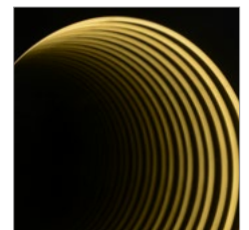

HOME ACCESSORIES / NEW 2021 / WALL ART

VOID

The hypnotically captivating Void wall art takes its cue from retro infinity mirrors and the concept of reverse geometry. The glossy black exterior is made from reflective glass, providing a dramatic backdrop for an endless tunnel of neon rings that disappear into the distance. Fall under the spell with this mesmerising conversation piece.

DIMENSIONS :

L: 31" / 80 cm

Weight: 69 kg

W: 31" / 80 cm

Max Watt: 20W

H: 4" / 9 cm

PRODUCT SHOWN IN :

Matt Black