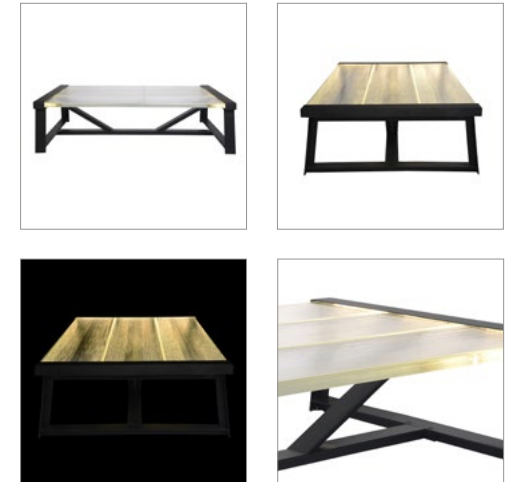

< Back

PRODUCTS / NEW 2021 / COFFEE TABLES

ICEBERG GLOW

Glistening planks of ice float atop a rigid black steel frame in the Iceberg Glow coffee table. Each sleek, icy plank is crafted in clear glass with a subtle wave-like texture, illuminated at the edges to cast a soft and romantic glow. A contemporary, architectural piece that encapsulates the elemental power of nature, perfect for modern entertaining.

OTHER MODELS :

Iceberg

L: 58.3" / 148 cm

W: 38.9" / 99 cm

H: 14.9" / 38 cm

AVAILABLE IN:

LEG: Weathered Oak, Jet Black

BULB TYPE: UK, US, EU, AUS, AF : LED Module

DIMMABLE: NO

Special Note: Small white markings may appear within the grooves of the rippled side, this is a characteristic of the glass and part of the design.

DIMENSIONS :

L: 38" / 155 cm

W: 19" / 100 cm