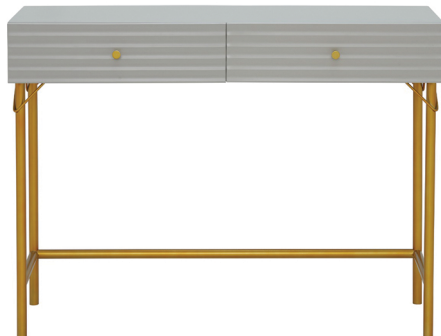

# VERITY BEDROOM RANGE

- Crafted from mahogany and engineer wood
- Modern light grey finish
- Chic, contemporary style that suits a wide range of interiors
- Spacious drawers for practical storage solution
- Minimalistic round metal handles with an on trend gold finish
- Stylish vertical and horizontal striped detailing

*Naturally occurring imperfections in the timber may result in blemishes on the paint finish. These are standart on this product*

**2 Drawer Bedside  
Light Grey**  
W52 x D41 x H53cm

**3 Drawer Chest  
Light Grey**  
W72.7 x D42.1 x H83cm

**Round Mirror  
Light Grey**  
W70 x D8 x H63cm

**Dressing Table  
Light Grey**  
W100 x D40 x H81cm

**5 Drawer Tall Chest  
Light Grey**  
W52 x D42.1 x H126cm

**6 Drawer Wide Chest  
Light Grey**  
W118 x D42.1 x H83cm