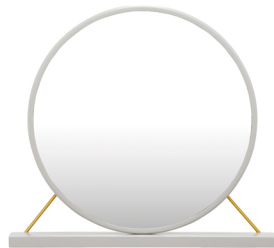

**Round Mirror
Light Grey**
W70 x D8 x H63cm