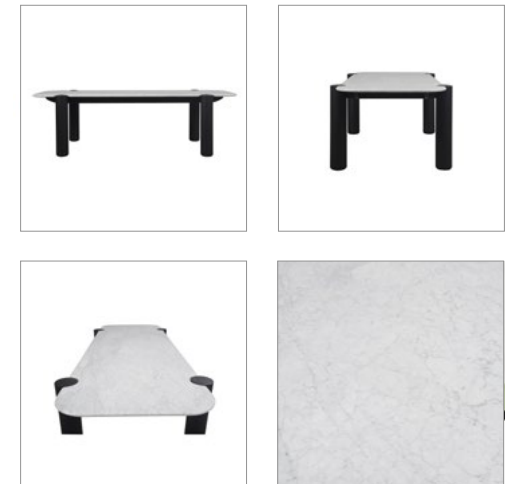

# TACTILE

Juxtaposing cool, curved marble with rich, warm timber, this timeless dining table offers a super tactile and sensual dining experience. The thin crisp-like marble top is fashioned from an entire piece of Carrara marble, anchored by four thick wooden pillars to create a strong architectural contrast.

## AVAILABLE IN 3 SIZES:

210cm	240cm	260cm
L: 83" / 210 cm	L: 94" / 240 cm	L: 102" / 260 cm
W: 43" / 110 cm	W: 43" / 110 cm	W: 43" / 110 cm
H: 18" / 76 cm	H: 18" / 76 cm	H: 18" / 76 cm
L.S: 45" / 115 cm	L.S: 57" / 145 cm	L.S: 65" / 165 cm

## AVAILABLE IN :

**MARBLE :** Black Polished / Honed, White Polished / Honed

**LEGS:** Weathered Oak, Jet Black

**Special Note :** The frequency and intensity of the marble veining will vary between pieces, marble is a natural material and each slab displays its own unique characteristics.

### OVERALL

L: 102" / 260 cm

W: 43" / 110 cm

H: 18" / 76 cm