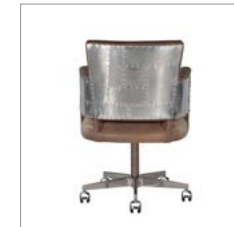

PRODUCTS / CLASSIC COLLECTION / DINING CHAIRS

SWINDERBY

T-SWI-SA-0005-K

A classic yet cutting-edge office chair, the Swinderby is a reinvention of our distinctive Swinderby Swivel chair, with added castors for easy manoeuvrability. Wrapped in our signature Spitfire finish across the arms and back, the Swinderby is clad for comfort in our range of unrivalled leathers - hand-finished to achieve a vintage look and feel. Also available in a choice of linens and moleskins. Please note, the Spitfire finish features surface distress variations, which may vary from piece to piece.

OTHER MODELS :

Swinderby Swivel Chair

L: 24.4" / 62 cm
W: 24.4" / 62 cm
H: 34.3" / 87 cm

Swinderby Barstool

L: 24.8" / 63 cm
W: 25.2" / 64 cm
H: 46.1" / 117 cm

DIMENSIONS :

OVERALL	SEAT	ARM
L: 24.4" / 62 cm	L: 19.3" / 49 cm	-
W: 24.4" / 62 cm	W: 19.7" / 50 cm	-
H: 34.3" / 87 cm	H: 20.1" / 51 cm	H: 25" / 64 cm

PRODUCT SHOWN IN :

Destroyed Raw & Spitfire

> SEATINGS SPECIFICATIONS

AVAILABLE IN :

LEATHER : Antique Tobacco, Whisky | Destroyed Black, Raw | Full Rebel | Heritage Black Carriage, Fudge | Old Saddle Black, Cocoa, Mocha, Nut | Safari Black, Charcoal, Nutmeg, Tobacco | Savage | Scarecrow Black, Brown | Vagabond Black, Blue, Brown, Mustard, Red | Vintage Bianco, Cigar | Warrior