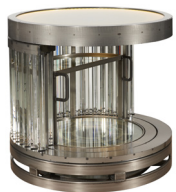

Rex Bio Hazard H60cm

L: 25" / 63 cm
W: 25" / 63 cm
H: 24" / 60 cm
Weight: 90 kg / 198 lbs
Max. Watt.: 16.5 W