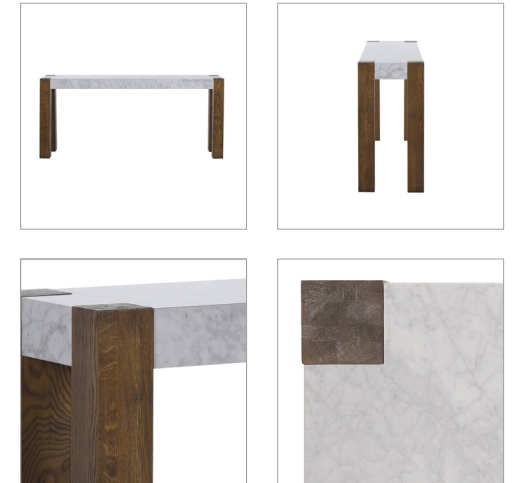

## JUNCTION

Newly available as a console table, the Junction exudes Mediterranean cool with its complementary contrast of rich, smooth marble and warm, rugged timber. Clean lines and natural materials combine for a calming sense of strength and solidity.

### AVAILABLE IN:

**MARBLE:** Black Polished, Honed (18mm) | White Polished, Honed (15mm)

**LEGS:** Weathered Oak | Jet Black

**Special Note:** The frequency and intensity of the marble veining will vary between pieces, marble is a natural material and each slab displays its own unique characteristics.

### DIMENSIONS:

L: 70.9" / 180 cm      Weight: 72 kg / 158 lbs

W: 15.7" / 40 cm

H: 31.5" / 80 cm

### PRODUCT SHOWN IN:

Marble White Polished & Weathered Oak

PRODUCTS / CLASSIC COLLECTION / CONSOLES / JUNCTION  
FULL COLLECTION

**Junction  
Coffee Table**  
 L: 55.1" / 140 cm  
 W: 31.5" / 80 cm  
 H: 15.7" / 40 cm  
 Weight: 102 kg / 224 lbs