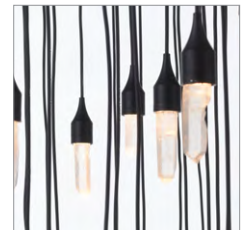

## ROCK CRYSTAL RAIN

The love of precious stones is deeply ingrained in the human heart, an ancient beauty that remains untouched and constant. The Rock Crystal Rain pendant is exquisitely handcrafted from delicate drops of rock crystal, lightly polished by hand and fixed to individual sockets on the frame so that each crystal is lit. The multi-faceted crystals disperse the light in every direction as it shines through the translucent stone, casting dramatic shapes and shadows on the wall, and radiating a soft and romantic glow. Lightweight in appearance yet voluminous in size, the Rock Crystal Rain Drop flushmount makes a spectacular showpiece suspended from high ceilings or above stairwells.