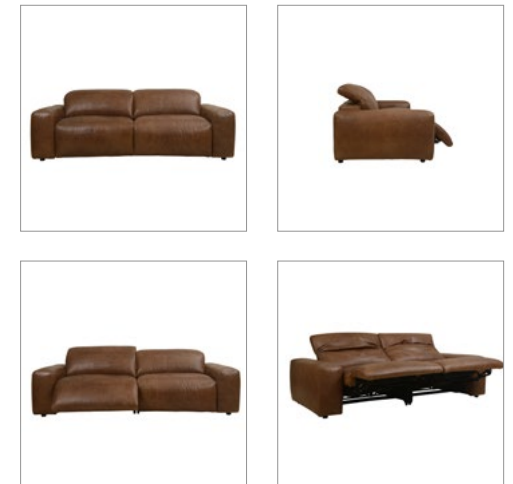

PRODUCTS / NEW 2021 / FIXED SOFAS

PUDGIE (MOTION)

Luxuriously plump and inviting, this motion version of our Pudgie sofa takes indulgence to the next level. Swathed in a copious cloak of rich, beautifully burnished leather, Pudgie gives superior comfort thanks to its cleverly engineered design and sumptuous softness. A low profile maintains an informal feel, with good mid-height back support that's perfect for casual entertaining. Transforming at the touch of a button, Pudgie smoothly reclines back, elevating the feet and adjusting the seat and headrest to achieve your perfect relaxed position. Kick back and feel the day's stresses ease away.

AVAILABLE IN :

LEATHER : Buff Burnished Blue, Nutmeg, Chocolate, Graphite, Pewter, Taupe

See over for other sizes

DIMENSIONS :

OVERALL	SEAT	ARM
L : 95" / 243cm	L : 71" / 180 cm	-
W : 45" / 114 cm	W : 25" / 64 cm	-
H : 31" / 78 cm	H : 19" / 49 cm	H : 21" / 54 cm

PRODUCT SHOWN IN :

3 Seater - Buff Burnished Nutmeg

> SEATINGS SPECIFICATIONS

> FINISHES STANDARDS

PRODUCTS / NEW 2021 / FIXED SOFAS / PUDGIE

Pudgie Sofa 1s

L : 53"/ 135 cm
W : 45"/ 114 cm
H: 31"/ 78 cm

S.L : 29"/ 73 cm
S.W : 25"/ 64 cm
S.H: 19" / 49 cm

Pudgie Sofa 3s

L : 95"/ 243cm
W : 45"/ 114 cm
H: 31"/ 78 cm

S.L : 71"/ 180 cm
S.W : 25"/ 64 cm
S.H: 19" / 49 cm