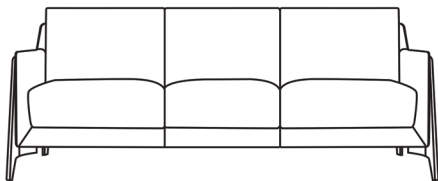

# MILES SOFA RANGE

**BARKER AND  
STONEHOUSE**

# MILES SOFA RANGE

- Bring contemporary and practicality to your home
- Frame crafted from Plywood and Solid wood
- Legs available in light wood colour and walnut wood colour.  
The legs can be removed for ease of delivery
- The back and seat suspension is reinforced with elastic webbing
- The range has a zipper back cushion and a removable seat giving you access to the cushions
- Crafted from soft-to-touch feel Ansell fabric - 100% recycled PET fabric (recycled from plastic bottles)
- Available in leather finished (for order)
- Seat cushions are crafted from Highly Resilient foam and Dacron fibre to give the perfect blend of support, comfort and structure
- Back cushions generously filled with luxurious Dacron fibre for a cosy, supportive embrace

*Dust down and vacuum regularly. Protect from direct sunlight to maintain the fabric colour*

**3 Seater Sofa**  
W226 x D96 x H85cm

**3 Seater Sofa**  
W223 x D96 x H85cm

**2.5 Seater Sofa**  
W206 x D96 x H85cm