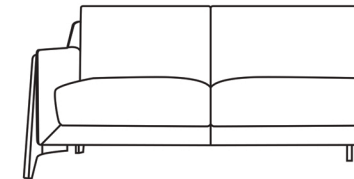

*Dust down and vacuum regularly. Protect from direct sunlight to maintain the fabric colour*

**3 Seater Sofa**  
W226 x D96 x H85cm

**3 Seater Sofa**  
W223 x D96 x H85cm

**2.5 Seater Sofa**  
W206 x D96 x H85cm

**2 Seater Sofa**  
W162 x D96 x H85cm

**Armchair**  
W99 x D96 x H85cm

## Corner Sofa Combinations:

**7 Seater Corner Sofa**  
W354 x D354 x H85cm

**3 Seater Left Arm Sofa**  
(available as a Right Arm)  
W189 x D96 x H85cm

**2 Seater Left Arm Sofa**  
(available as a Right Arm)  
W164 x D96 x H85cm