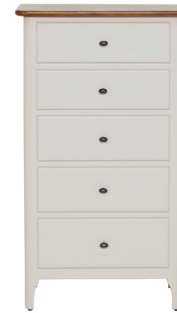

**King Poster Bed Frame**  
W161 x D211 x H200cm

**Left Hand 1 Door Bedside Cabinet**  
W45 x D42 x H52.5cm

**2 Drawer Bedside With Open Shelf Unit**  
W45 x D42x H67cm

**Brown Mango Wood King Bed Frame**  
W162 x D215 x H120cm

**4 Drawer Large Chest**  
W90x D45 x H83cm

**6 Drawer Wide Chest**  
W125x D45 x H83cm

**5 Drawer Tall Chest**  
W61 x D40 x H105cm

**Desk**  
W120 x D55 x H86cm

**Double Wardrobe**  
W95 x D56 x H185cm