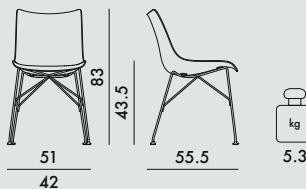

The mark of responsible forestry

4911

h. seat 43.5 cm. - Basic Veneer

4912

h. seat 43.5 cm. - Slatted Ash

5911

h. seat 41.5 cm. - Basic Veneer

5912

h. seat 41.5 cm. - Slatted Ash

SEAT

Curved 3D wood

FRAME

Chrome-plated or painted steel

Basic Veneer

Slatted Ash

Product made of FSC™ certified wood

level achieved

EN 1022:2005	Compliant
EN 16139:2013+AC 2013	Compliant
EN 1728:2012+AC 2013	
6.4	L2
6.5	L2
6.6	L2
6.17	L2
6.18	L2
6.24	L2
6.25	L2

4911/4912	1	7.9	0.265	53X57X88
5911/5912	1	7.9	0.265	53X57X88