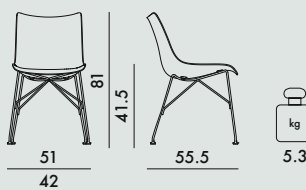

The mark of responsible forestry

4911

h. seat 43.5 cm. - Basic Veneer

4912

h. seat 43.5 cm. - Slatted Ash

5911

h. seat 41.5 cm. - Basic Veneer

5912

h. seat 41.5 cm. - Slatted Ash

SEAT

Curved 3D wood

FRAME

Chrome-plated or painted steel

Basic Veneer

Slatted Ash

Product made of FSC™ certified wood

level achieved

EN 1022:2005	Compliant
EN 16139:2013+AC 2013	Compliant
EN 1728:2012+AC 2013	
6.4	L2
6.5	L2
6.6	L2
6.17	L2
6.18	L2
6.24	L2
6.25	L2

4911/4912	1	7.9	0.265	53X57X88
5911/5912	1	7.9	0.265	53X57X88