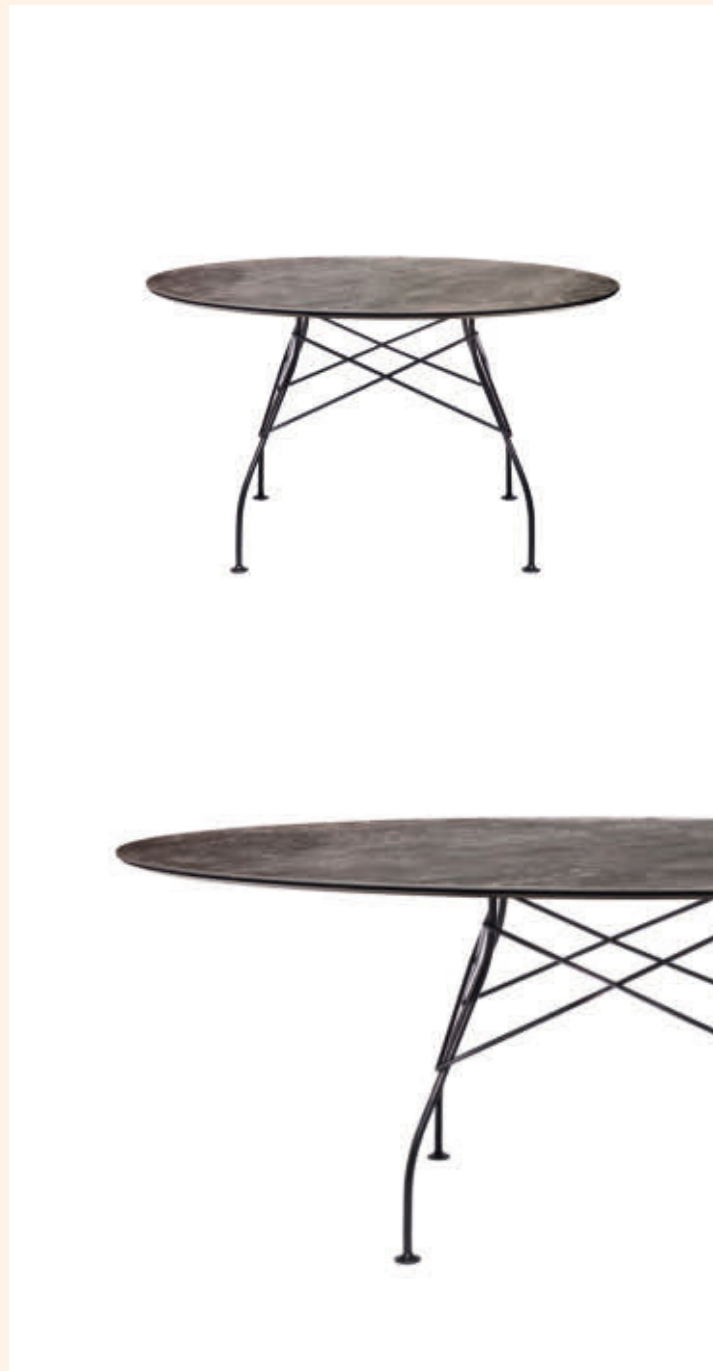

# GLOSSY OUTDOOR 2019

Design Antonio Citterio with Oliver Löw

**5578**

**5573**

**FRAME**

Painted steel

**TOP**

Stoneware

Stoneware in solid colour

BB  
White  
White

NN  
Black  
Black

CN  
Aged Bronze  
Black

\*adjustable foot

<b>5578</b>	1 top	45.0	0.146	135X135X8
	1 frame	8.39	0.107	80X74X18
<b>5573</b>	1 top	67.8	0.204	204X125X8
	1 frame	8.39	0.107	80X74X18