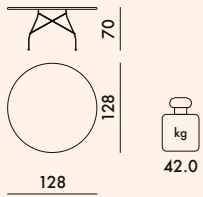

GLOSSY OUTDOOR 2019

Design Antonio Citterio with Oliver Löw

5578

5573