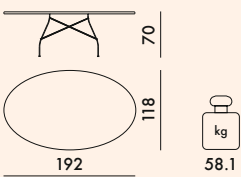

FRAME

Painted steel

TOP

Stoneware

Stoneware in solid colour

BB
White
White

NN
Black
Black

CN
Aged Bronze
Black

*adjustable foot