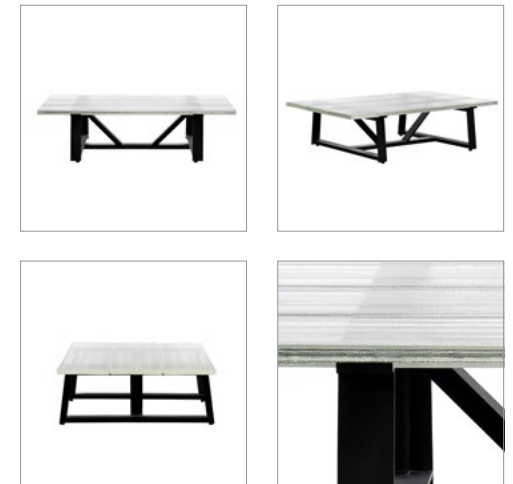

PRODUCTS / CLASSIC COLLECTION / COFFEE TABLES

ICEBERG

The Iceberg collection's minimal lines encapsulate the elemental power of ice. Wide planks of transparent glass evoke sleek, frozen blocks of water, floating serenely atop a rigid black steel frame. Each plank can simply be lifted and turned, choosing from a unique wave-like texture on one side or a smooth, pure finish on the reverse. Carefully crafted, thought-out details for modern entertaining.

OTHER MODELS :

Iceberg Glow
L: 38" / 155 cm
W: 19" / 100 cm
H: 47" / 39 cm

DIMENSIONS :

L: 58.3" / 148 cm
W: 38.9" / 99 cm
H: 14.9" / 38 cm

PRODUCT SHOWN IN :

Glass Beam & Matt Black

Special Note: Small white markings may appear within the grooves of the rippled side, this is a characteristic of the glass and part of the design.

**Iceberg
Coffee Table**
L: 58.3" / 148 cm
W: 38.9" / 99 cm
H: 14.9" / 38 cm

**Iceberg
Console**
L: 58.3" / 148 cm
W: 13.4" / 34 cm
H: 31.6" / 80 cm

**Iceberg
Dining Table**
L: 83.9" / 213 cm
W: 38.9" / 99 cm
H: 30" / 76 cm
L.S: 52.4" / 133cm

**Iceberg
Dining Table**
L: 97.6" / 248 cm
W: 38.9" / 99 cm
H: 30" / 76 cm
L.S: 67" / 170 cm

L.S = Legs Spacing