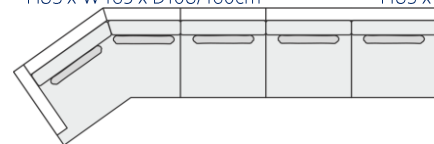

**SET 6**  
(Divan, Wide armchair no arms &  
2seater 1 arm) Left or Right Hand  
H83 x W400 x D108/235cm

**SET 7**  
(Divan, Wide armchair no arms &  
3seater 1 arm) Left or Right Hand  
H83 x W450 x D108/235cm

**SET 8**  
(Corner 35 & Armchair 1 arm)  
Left or Right Hand  
H83 x W305 x D108/160cm

**SET 9**  
(Corner 35 & 3 seater 1 arm)  
Left or Right Hand  
H83 x W375 x D108/160cm

**SET 10**  
(Corner 35 & 3 seater 1 arm)  
Left or Right Hand  
H83 x W425 x D108/160cm

**SET 11**  
(Corner 35, Armchair no arms &  
2seater 1 arm) Left or Right Hand  
H83 x W465 x D108/160cm

**SET 12**  
(Corner 35, Armchair no arms &  
3seater 1 arm) Left or Right Hand  
H83 x W515 x D108/160cm

**SET 13**  
(Corner 35, Wide armchair no arms  
& 2seater 1 arm) Left or Right Hand  
H83 x W480 x D108/160cm

**SET 14**  
(Corner 35, Wide armchair no arms & 3seater 1 arm)  
Left or Right Hand  
H83 x W530 x D108/160cm