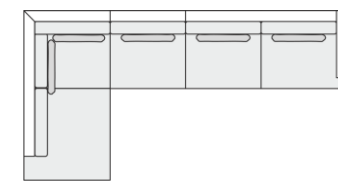

## Specification

- Plywood frame with foam padding
- Foam filled cushions with a feather and down and fibrewool ball wrap.
- Choice of wood or metal feet
- Seat height: 46cm
- 3 seater sofa can be split for ease of delivery
- Regularly plump all cushions to maintain performance. Please refer to the care and commitment leaflet for further details.

*The luxurious fabrics used on this range may be susceptible to shading and pile pressure from new.*

**SET 2**  
(Divan & 2 Seater 1 arm)  
Left or Right Hand  
H83 x W295 x D108/235cm

**SET 3**  
(Divan & 3 seater 1 arm)  
Left or Right Hand  
H83 x W345 x D108/235cm

**SET 4**  
(Divan, Armchair no arms & 2 seater 1 arm)  
Left or Right Hand  
H83 x W385 x D108/235cm

**SET 5**  
(Divan, Armchair no arms & 3seater  
1 arm) Left or Right Hand  
H83 x W435 x D108/235cm

**SET 6**  
(Divan, Wide armchair no arms &  
2seater 1 arm) Left or Right Hand  
H83 x W400 x D108/235cm

**SET 7**  
(Divan, Wide armchair no arms &  
3seater 1 arm) Left or Right Hand  
H83 x W450 x D108/235cm