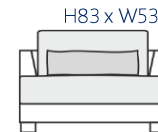

Armchair 120
H83 x W120 x D108cm