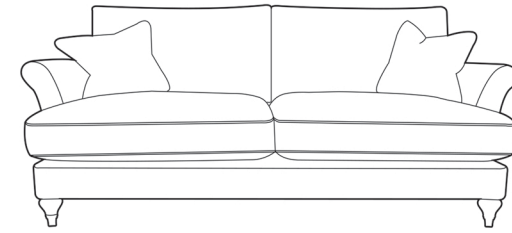

Extra Large Sofa
W212 x D105 x H91cm