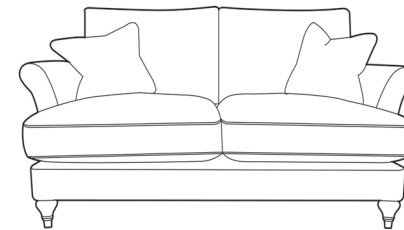

# ESME SOFA RANGE

- Frames Hand-picked fully seasoned hardwoods from managed sources. All major joints are glued, screwed and stapled for added strength. The frame are subjected to tough testing, well in excess of normal domestic use
- Underneath the seat cushions are full-depth zigzag springs that provide sumptuous flexibility for a comfortable sit
- High-quality Quallofil supreme branded fibre gives these seats that perfect 'ahh' moment every time. Reversible to give better longevity, these seats give a balanced mix of comfort and support
- Back cushions are expertly filled with high-quality branded fibre. The pillow back is the perfect place to sink into and relax
- The foot crafted from solid wood, available in Light, Limed, Medium and Vintage finishes
- Cushions must be plumped and turned regularly to retain their performance and appearance

**Grand Sofa**  
W232 x D105 x H91cm

**Extra Large Sofa**  
W212 x D105 x H91cm

**Large Sofa**  
W192 x D105 x H91cm

**Medium Sofa**  
W172 x D105x H91cm

**Loveseat**  
W128 x D105 x H91cm

**Armchair**  
W98 x D105x H91cm