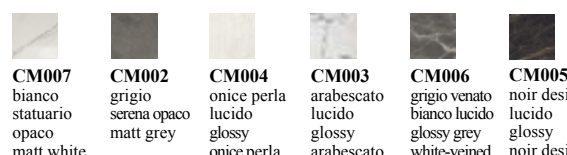

CM007
bianco
statuario
opaco
matt white

CM002
grigio
serena opaco
lucido
matt grey

CM004
onice perla
lucido
glossy
onice perla

CM003
arabescato
lucido
glossy
arabescato

CM006
grigio venato
bianco lucido
glossy grey
white-veined

CM005
noir desir
lucido
glossy
noir desir

ZOCCOLO | BASE | SOCLE | SOCKEL | BASE | ЦОКОЛЬ

ACCIAIO | METALS | ACIER | STAHL | ACERO | СТАЛЬ