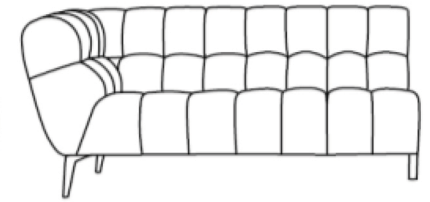

# AZALEA SOFA RANGE

- Bring contemporary and practicality to your home
- Frame crafted from Plywood and Solid wood
- Sturdy iron feet. The legs can be removed for ease of delivery
- The seat suspension is reinforced with elastic webbing and a little no sag spring, and the backrest suspension is reinforced with elastic webbing
- Bold button through design enhancing comfort
- Available in a range of beautiful velvet fabrics
- Available in leather finished (for order)
- Seat and back cushions are crafted from High Resilient foam to give the perfect blend of support, comfort and structure

*Dust down and vacuum regularly. Protect from direct sunlight to maintain the fabric colour*

**3 Seater Sofa**  
W237 x D95 x H76cm

**Armchair**  
W114 x D95 x H76cm

**2 Seater Sofa**  
W202 x D95 x H76cm

**1.5 Seater Sofa**  
W180 x D95 x H76cm

## Corner Sofa Combinations:

**3 Seater Left Arm Sofa**  
(available as a Right Arm)  
W191 x D95 x H76cm

**2 Seater Left Arm Sofa**  
(available as a Right Arm)  
W147 x D95 x H76cm

**Chaise Right Hand Facing**  
(available as a Left H.F.)  
W95 x D220 x H76cm