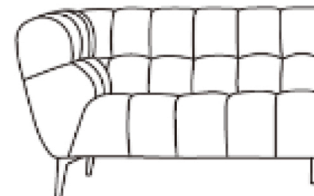

## Corner Sofa Combinations:

**3 Seater Left Arm Sofa**  
(available as a Right Arm)  
W191 x D95 x H76cm

**2 Seater Left Arm Sofa**  
(available as a Right Arm)  
W147 x D95 x H76cm

**Chaise Right Hand Facing**  
(available as a Left H.F.)  
W95 x D220 x H76cm

**Corner Piece**  
W111 x D111 x H76cm

**1.5 Seater Left Arm Sofa**  
(available as a Right Arm)  
W121 x D95 x H76cm

**1.5 Seater Piece**  
W95 x D95 x H76cm

**1 Seater Piece**  
W69 x D95 x H76cm

**Footstool**  
W92 x D92 x H39cm