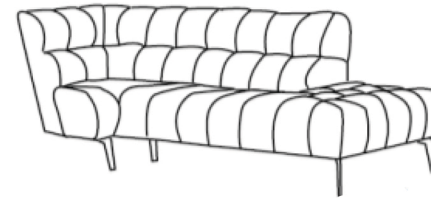

# AZALEA SOFA RANGE

- Bring contemporary and practicality to your home
- Frame crafted from Plywood and Solid wood
- Sturdy iron feet. The legs can be removed for ease of delivery
- The seat suspension is reinforced with elastic webbing and a little no sag spring, and the backrest suspension is reinforced with elastic webbing
- Bold button through design enhancing comfort
- Available in a range of beautiful velvet fabrics
- Available in leather finished (for order)
- Seat and back cushions are crafted from High Resilient foam to give the perfect blend of support, comfort and structure

*Dust down and vacuum regularly. Protect from direct sunlight to maintain the fabric colour*

**3 Seater Sofa**  
W237 x D95 x H76cm

**Armchair**  
W114 x D95 x H76cm

**2 Seater Sofa**  
W202 x D95 x H76cm

**1.5 Seater Sofa**  
W180 x D95 x H76cm

## Corner Sofa Combinations:

**3 Seater Left Arm Sofa**  
(available as a Right Arm)  
W191 x D95 x H76cm

**2 Seater Left Arm Sofa**  
(available as a Right Arm)  
W147 x D95 x H76cm

**Chaise Right Hand Facing**  
(available as a Left H.F.)  
W95 x D220 x H76cm