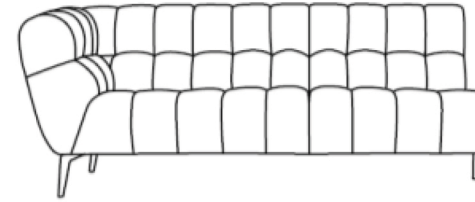

Corner Sofa Combinations:

3 Seater Left Arm Sofa
(available as a Right Arm)
W191 x D95 x H76cm