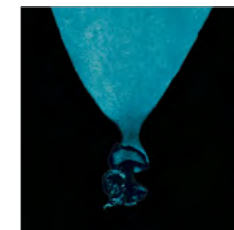

< Back

HOME ACCESSORIES / CLASSIC COLLECTION / WALL ART

SEALIFE

T-SEA-WA-0001-Z

These colour-enhanced high resolution images are taken from sea life samples off the coast of the United Kingdom. The vibrant colours of red, blue and orange present a striking contrast against the black background, rather like the dark stillness of the ocean.

DIMENSIONS :

L: 42.6" / 109 cm

W: 1.2" / 3 cm

H: 62.9" / 161 cm

PRODUCT SHOWN IN :

Sealife Blue Flat - Black Wood

AVAILABLE IN :

Black Wood Framed

Sealife Rhodome!
L: 43" / 110 cm
W: 1.2" / 3 cm
H: 62.9" / 161 cm

Sealife Wireweed
L: 43" / 110 cm
W: 1.2" / 3 cm
H: 62.9" / 161 cm