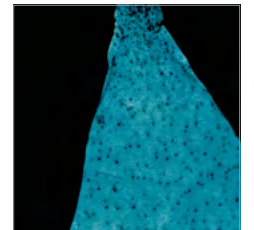

< Back

HOME ACCESSORIES / CLASSIC COLLECTION / WALL ART

SEALIFE

T-SEA-WA-0001-Z

These colour-enhanced high resolution images are taken from sea life samples off the coast of the United Kingdom. The vibrant colours of red, blue and orange present a striking contrast against the black background, rather like the dark stillness of the ocean.

DIMENSIONS :

L: 42.6" / 109 cm

W: 1.2" / 3 cm

H: 62.9" / 161 cm

PRODUCT SHOWN IN :

Sealife Blue Flat - Black Wood

AVAILABLE IN :

Black Wood Framed

Sealife Rhodome!
L: 43" / 110 cm
W: 1.2" / 3 cm
H: 62.9" / 161 cm

Sealife Wireweed
L: 43" / 110 cm
W: 1.2" / 3 cm
H: 62.9" / 161 cm